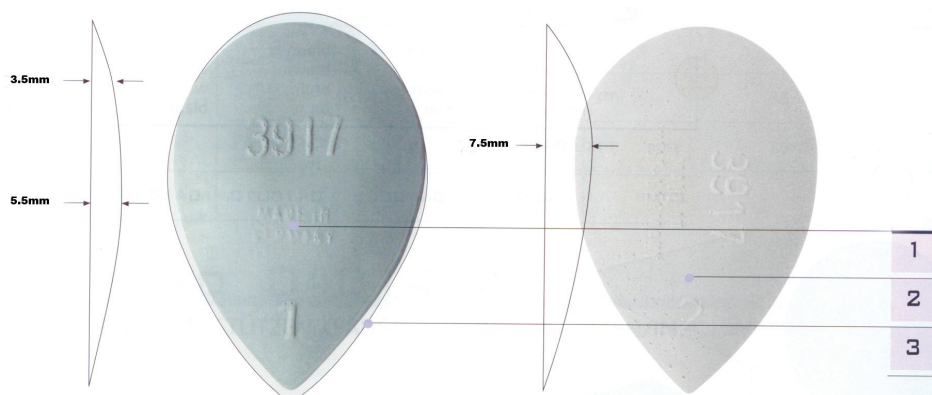

ELASTIC METATARSAL PADS, WITH RAISED SECTION

Latex

10 UNITS/PACK

Reference	Size
FC-39171	#1
FC-39172	#2
FC-39173	#3