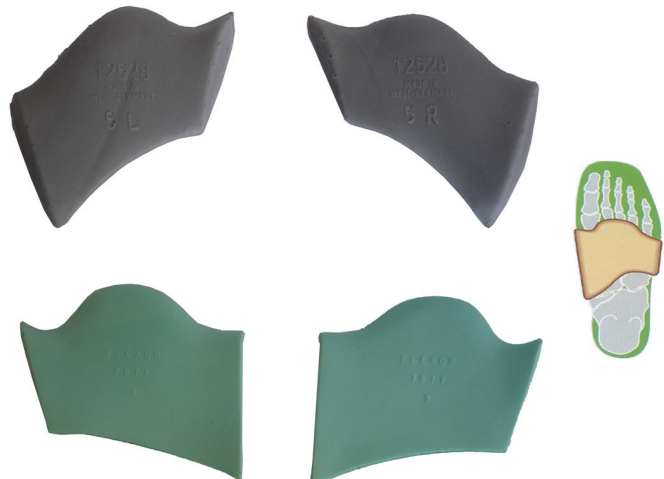

## METATARSAL PADS & BARS, BORDER STRIPS

### METATARSAL BAR MIDDLE OF FOOT

Latex

10 PAIRS PER PACK	
Reference	Size
FC-124245	#5
FC-124246	#6
FC-124247	#7
FC-124248	#8
FC-124249	#9

### METATARSAL BAR MIDDLE OF FOOT

Latex

10 PAIRS PER PACK		
Reference	Size	Color
FC-125285	#5	Grey
FC-125286	#6	Grey
FC-125287	#7	Grey
FC-125288	#8	Grey
FC-125289	#9	Green